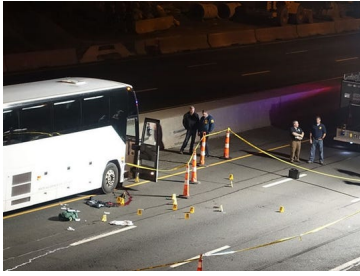

Trooper kills casino bus stabber on Interstate 95 in Norwalk

Written by Administrator

Wednesday, 15 October 2014 14:12 -

Law enforcement investigate the scene of a stabbing aboard a tour bus late Tuesday, Oct. 14, 2014 in Norwalk, Conn. A man who stabbed passengers on the casino-bound tour bus on Interstate 95 was fatally shot by state police, officials said Wednesday. The unidentified man began attacking passengers around 10 p.m., state police spokesman Lt. Paul Vance said. The bus driver flagged down a trooper at a construction site. The suspect acted aggressively toward the trooper and was shot when he refused to drop his weapon. (AP Photo/The Hour, Jeff Dale) (Photo: Jeff Dale, AP)

NORWALK, Conn. – A man who was stabbing passengers on a casino tour bus was shot to death by a Connecticut state trooper, closing northbound Interstate 95 in Norwalk for seven hours early Wednesday.

The unidentified man began attacking passengers around 10 p.m. Tuesday on the bus, headed from Chinatown in New York City to a Connecticut casino, state police spokesman Lt. Paul Vance said. Two passengers were stabbed, and another person suffered non-life threatening injuries when a bullet from the officer's gun ricocheted off the pavement.

The bus was carrying about 24 passengers and several people called 911. The driver pulled over at a construction site along I-95 and flagged down a trooper. Troopers have been present there for months as overpasses are replaced.

The trooper wasn't injured.

I-95 closed in Connecticut between Exits 12 and 15 overnight. Police had on-ramps closed and cruisers parked on overpasses. Traffic stretched to the south for miles as traffic made its way onto Route 1.